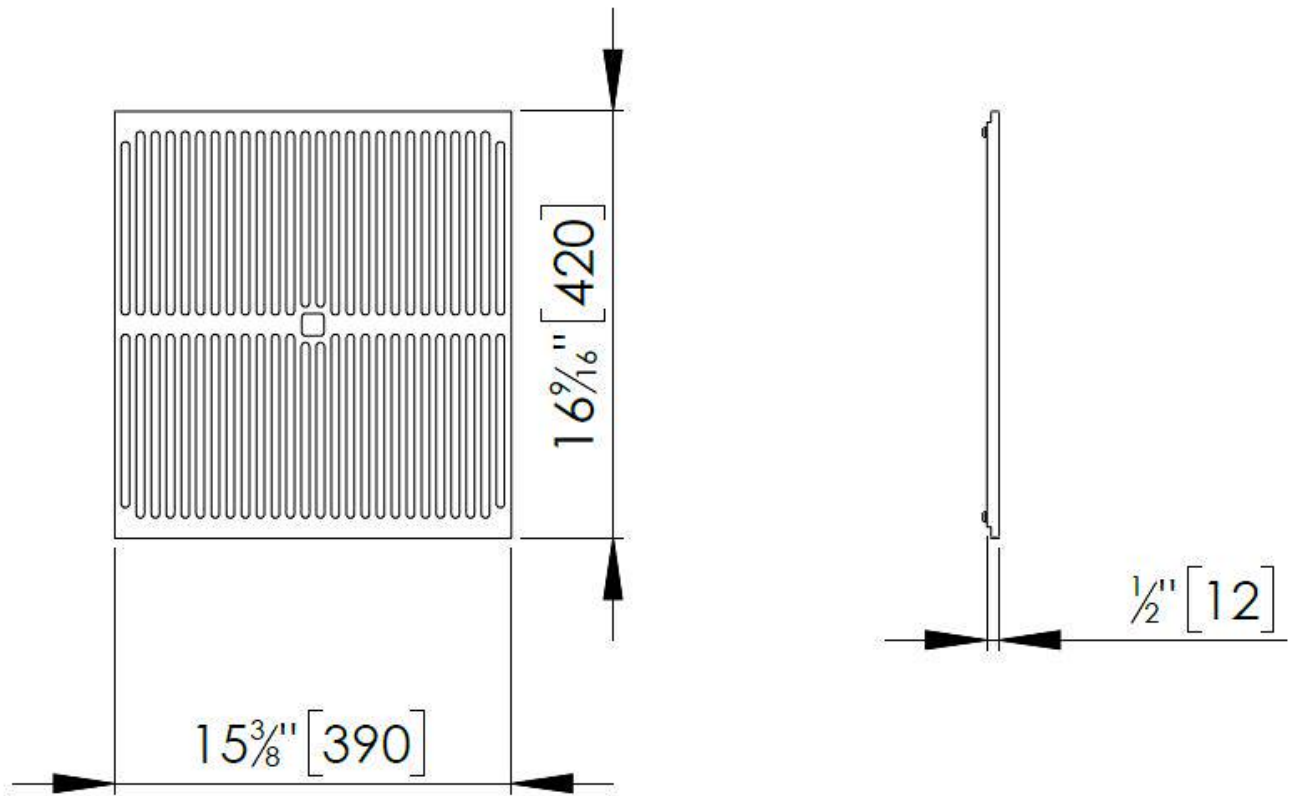

### DETAILS

Material Foster Black Composit

---

Sink accessories Grill

---

Dimensions 42x39 cm

---

## TECHNICAL DATA

8100 617

## RECOMMENDED PAIRINGS

**Sink Canova 35" x 20" – U/M**  
1339 660